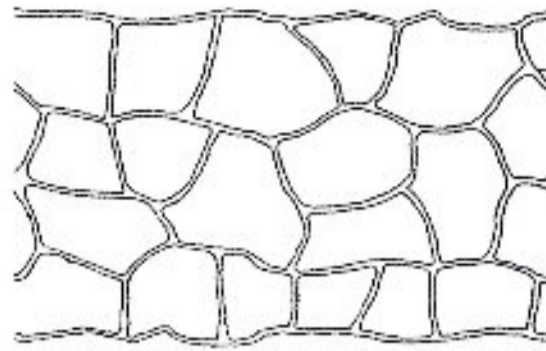

Each box contains:
Stencils 1,076 sf or 100 m² per roll & Blu-Tac Adhesive
Headers: 328 lf or 100 m per roll & Blu-Tac Adhesive

Antique Cobblestone
Largest: 305x150 (mm) or 12x6 (in)

Flagstone
Largest: 430x290 (mm) or 17x11.5 (in)

Belgium Brick
Variable x 125 (mm) or 5 (in) High

Ashlar Tile
285x315 (mm) or 11x12.5 (in) Largest Tile

Austrian Cobble
Average 225x140 (mm) or 9x5.5 (in)

Inca Stone
Largest: 430x290 (mm) or 17x11.5 (in)

Basketweave
195x90 (mm) or 7.6x3.5 (in)

Roman Paver
Variable x 130 (mm) or 5 (in) High

London Cobblestone
Variable x 145 (mm) or 5.75 (in) high

Random Stone
Average: 265x265 (mm) or 10.5x10.5 (in)

Used Herringbone*
235x110 (mm) or 9.25x4.3 (in)

Stone Header
Variable 190 (mm) or 7.5 (in) high

Circles Brick & Cobble
900 & 2200 (mm) or 36 & 84 (in) Diameter

Spanish Tile
225x225 (mm) or 9x9 (in)

Quarry Tile 2 Sizes
275x275 & 220x220 (mm) or 11x11 & 8.5x8.5 (in)