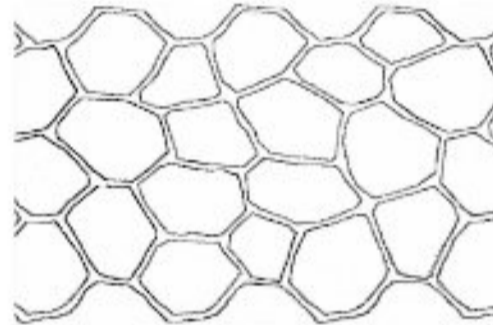

Each box contains:
Stencils 1,076 sf or 100 m² per roll & Blu-Tac Adhesive
Headers: 328 lf or 100 m per roll & Blu-Tac Adhesive

Antique Cobblestone
Largest: 305x150 (mm) or 12x6 (in)

Flagstone
Largest: 430x290 (mm) or 17x11.5 (in)

Belgium Brick
Variable x 125 (mm) or 5 (in) High

Ashlar Tile
285x315 (mm) or 11x12.5 (in) Largest Tile

Austrian Cobble
Average 225x140 (mm) or 9x5.5 (in)

Inca Stone
Largest: 430x290 (mm) or 17x11.5 (in)

Basketweave
195x90 (mm) or 7.6x3.5 (in)

Roman Paver
Variable x 130 (mm) or 5 (in) High

London Cobblestone
Variable x 145 (mm) or 5.75 (in) high

Random Stone
Average: 265x265 (mm) or 10.5x10.5 (in)

Used Herringbone*
235x110 (mm) or 9.25x4.3 (in)

Stone Header
Variable 190 (mm) or 7.5 (in) high

Circles Brick & Cobble
900 & 2200 (mm) or 36 & 84 (in) Diameter

Spanish Tile
225x225 (mm) or 9x9 (in)

Quarry Tile 2 Sizes
275x275 & 220x220 (mm) or 11x11 & 8.5x8.5 (in)