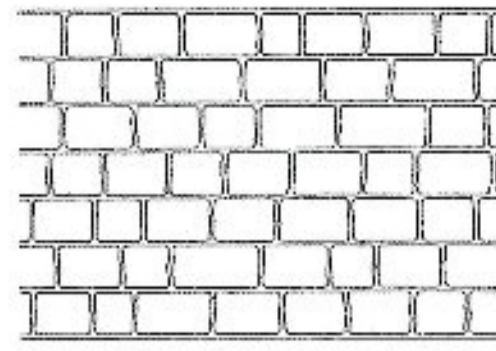

Each box contains:
Stencils 1,076 sf or 100 m² per roll & Blu-Tac Adhesive
Headers: 328 lf or 100 m per roll & Blu-Tac Adhesive

Antique Cobblestone
Largest: 305x150 (mm) or 12x6 (in)

Flagstone
Largest: 430x290 (mm) or 17x11.5 (in)

Belgium Brick
Variable x 125 (mm) or 5 (in) High

Ashlar Tile
285x315 (mm) or 11x12.5 (in) Largest Tile

Austrian Cobble
Average 225x140 (mm) or 9x5.5 (in)

Inca Stone
Largest: 430x290 (mm) or 17x11.5 (in)

Basketweave
195x90 (mm) or 7.6x3.5 (in)

Roman Paver
Variable x 130 (mm) or 5 (in) High

London Cobblestone
Variable x 145 (mm) or 5.75 (in) high

Random Stone
Average: 265x265 (mm) or 10.5x10.5 (in)

Used Herringbone*
235x110 (mm) or 9.25x4.3 (in)

Stone Header
Variable 190 (mm) or 7.5 (in) high

Circles Brick & Cobble
900 & 2200 (mm) or 36 & 84 (in) Diameter

Spanish Tile
225x225 (mm) or 9x9 (in)

Quarry Tile 2 Sizes
275x275 & 220x220 (mm) or 11x11 & 8.5x8.5 (in)