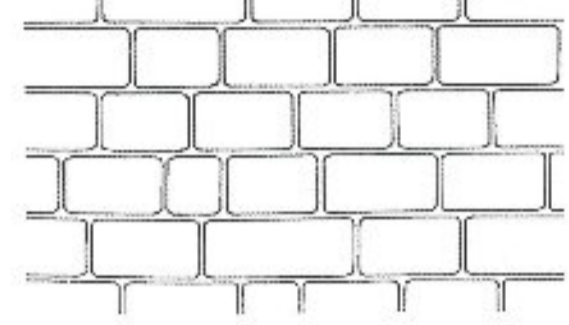

Each box contains:
Stencils 1,076 sf or 100 m² per roll & Blu-Tac Adhesive
Headers: 328 lf or 100 m per roll & Blu-Tac Adhesive

Antique Cobblestone
Largest: 305x150 (mm) or 12x6 (in)

Flagstone
Largest: 430x290 (mm) or 17x11.5 (in)

Belgium Brick
Variable x 125 (mm) or 5 (in) High

Ashlar Tile
285x315 (mm) or 11x12.5 (in) Largest Tile

Austrian Cobble
Average 225x140 (mm) or 9x5.5 (in)

Inca Stone
Largest: 430x290 (mm) or 17x11.5 (in)

Basketweave
195x90 (mm) or 7.6x3.5 (in)

Roman Paver
Variable x 130 (mm) or 5 (in) High

London Cobblestone
Variable x 145 (mm) or 5.75 (in) high

Random Stone
Average: 265x265 (mm) or 10.5x10.5 (in)

Used Herringbone*
235x110 (mm) or 9.25x4.3 (in)