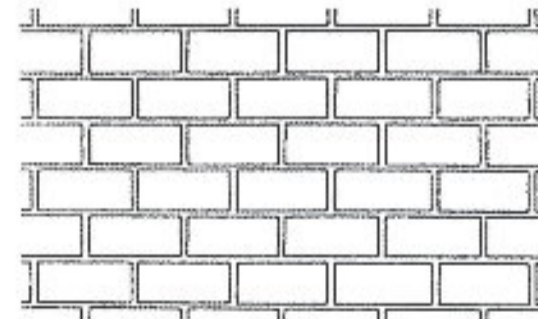

Running Bond 2 Sizes
Regular: 9x4.5 (in)
Large: 11x5 (in)