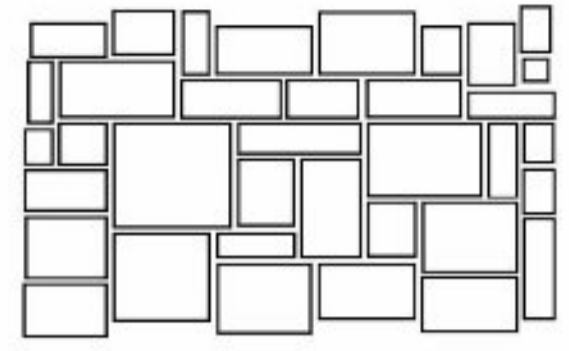

Each box contains:
Stencils 1,076 sf or 100 m² per roll & Blu-Tac Adhesive
Headers: 328 lf or 100 m per roll & Blu-Tac Adhesive

Antique Cobblestone
Largest: 305x150 (mm) or 12x6 (in)

Flagstone
Largest: 430x290 (mm) or 17x11.5 (in)

Belgium Brick
Variable x 125 (mm) or 5 (in) High

Ashlar Tile
285x315 (mm) or 11x12.5 (in) Largest Tile

Austrian Cobble
Average 225x140 (mm) or 9x5.5 (in)

Inca Stone
Largest: 430x290 (mm) or 17x11.5 (in)

Basketweave
195x90 (mm) or 7.6x3.5 (in)

Stone Header
Variable 190 (mm) or 7.5 (in) high

Circles Brick & Cobble
900 & 2200 (mm) or 36 & 84 (in) Diameter

Spanish Tile
225x225 (mm) or 9x9 (in)

Quarry Tile 2 Sizes
275x275 & 220x220 (mm) or 11x11 & 8.5x8.5 (in)