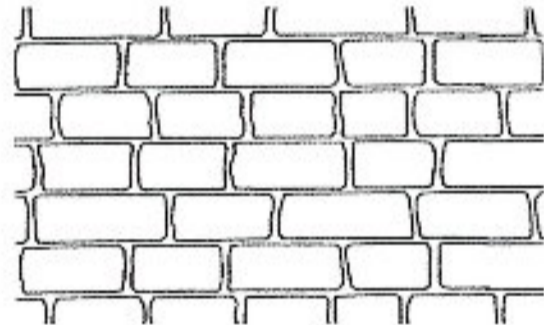

Each box contains:
Stencils 1,076 sf or 100 m² per roll & Blu-Tac Adhesive
Headers: 328 lf or 100 m per roll & Blu-Tac Adhesive

Antique Cobblestone
Largest: 305x150 (mm) or 12x6 (in)

Flagstone
Largest: 430x290 (mm) or 17x11.5 (in)

Belgium Brick
Variable x 125 (mm) or 5 (in) High

Ashlar Tile
285x315 (mm) or 11x12.5 (in) Largest Tile

Austrian Cobble
Average 225x140 (mm) or 9x5.5 (in)

Inca Stone
Largest: 430x290 (mm) or 17x11.5 (in)

Basketweave
195x90 (mm) or 7.6x3.5 (in)

Roman Paver
Variable x 130 (mm) or 5 (in) High

London Cobblestone
Variable x 145 (mm) or 5.75 (in) high

Random Stone
Average: 265x265 (mm) or 10.5x10.5 (in)

Used Herringbone*
235x110 (mm) or 9.25x4.3 (in)