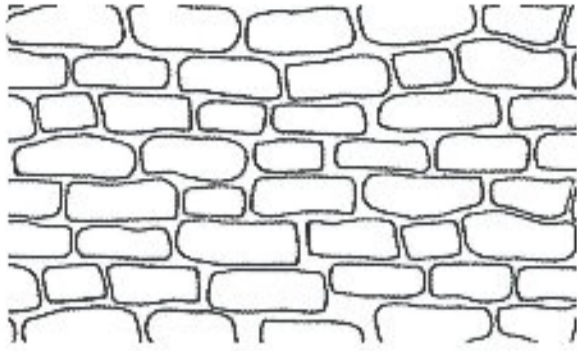

Each box contains:
Stencils 1,076 sf or 100 m² per roll & Blu-Tac Adhesive
Headers: 328 lf or 100 m per roll & Blu-Tac Adhesive

Antique Cobblestone
Largest: 305x150 (mm) or 12x6 (in)

Flagstone
Largest: 430x290 (mm) or 17x11.5 (in)

Belgium Brick
Variable x 125 (mm) or 5 (in) High

Ashlar Tile
285x315 (mm) or 11x12.5 (in) Largest Tile

Austrian Cobble
Average 225x140 (mm) or 9x5.5 (in)

Inca Stone
Largest: 430x290 (mm) or 17x11.5 (in)

Basketweave
195x90 (mm) or 7.6x3.5 (in)

Roman Paver
Variable x 130 (mm) or 5 (in) High

London Cobblestone
Variable x 145 (mm) or 5.75 (in) high

Random Stone
Average: 265x265 (mm) or 10.5x10.5 (in)

Used Herringbone*
235x110 (mm) or 9.25x4.3 (in)